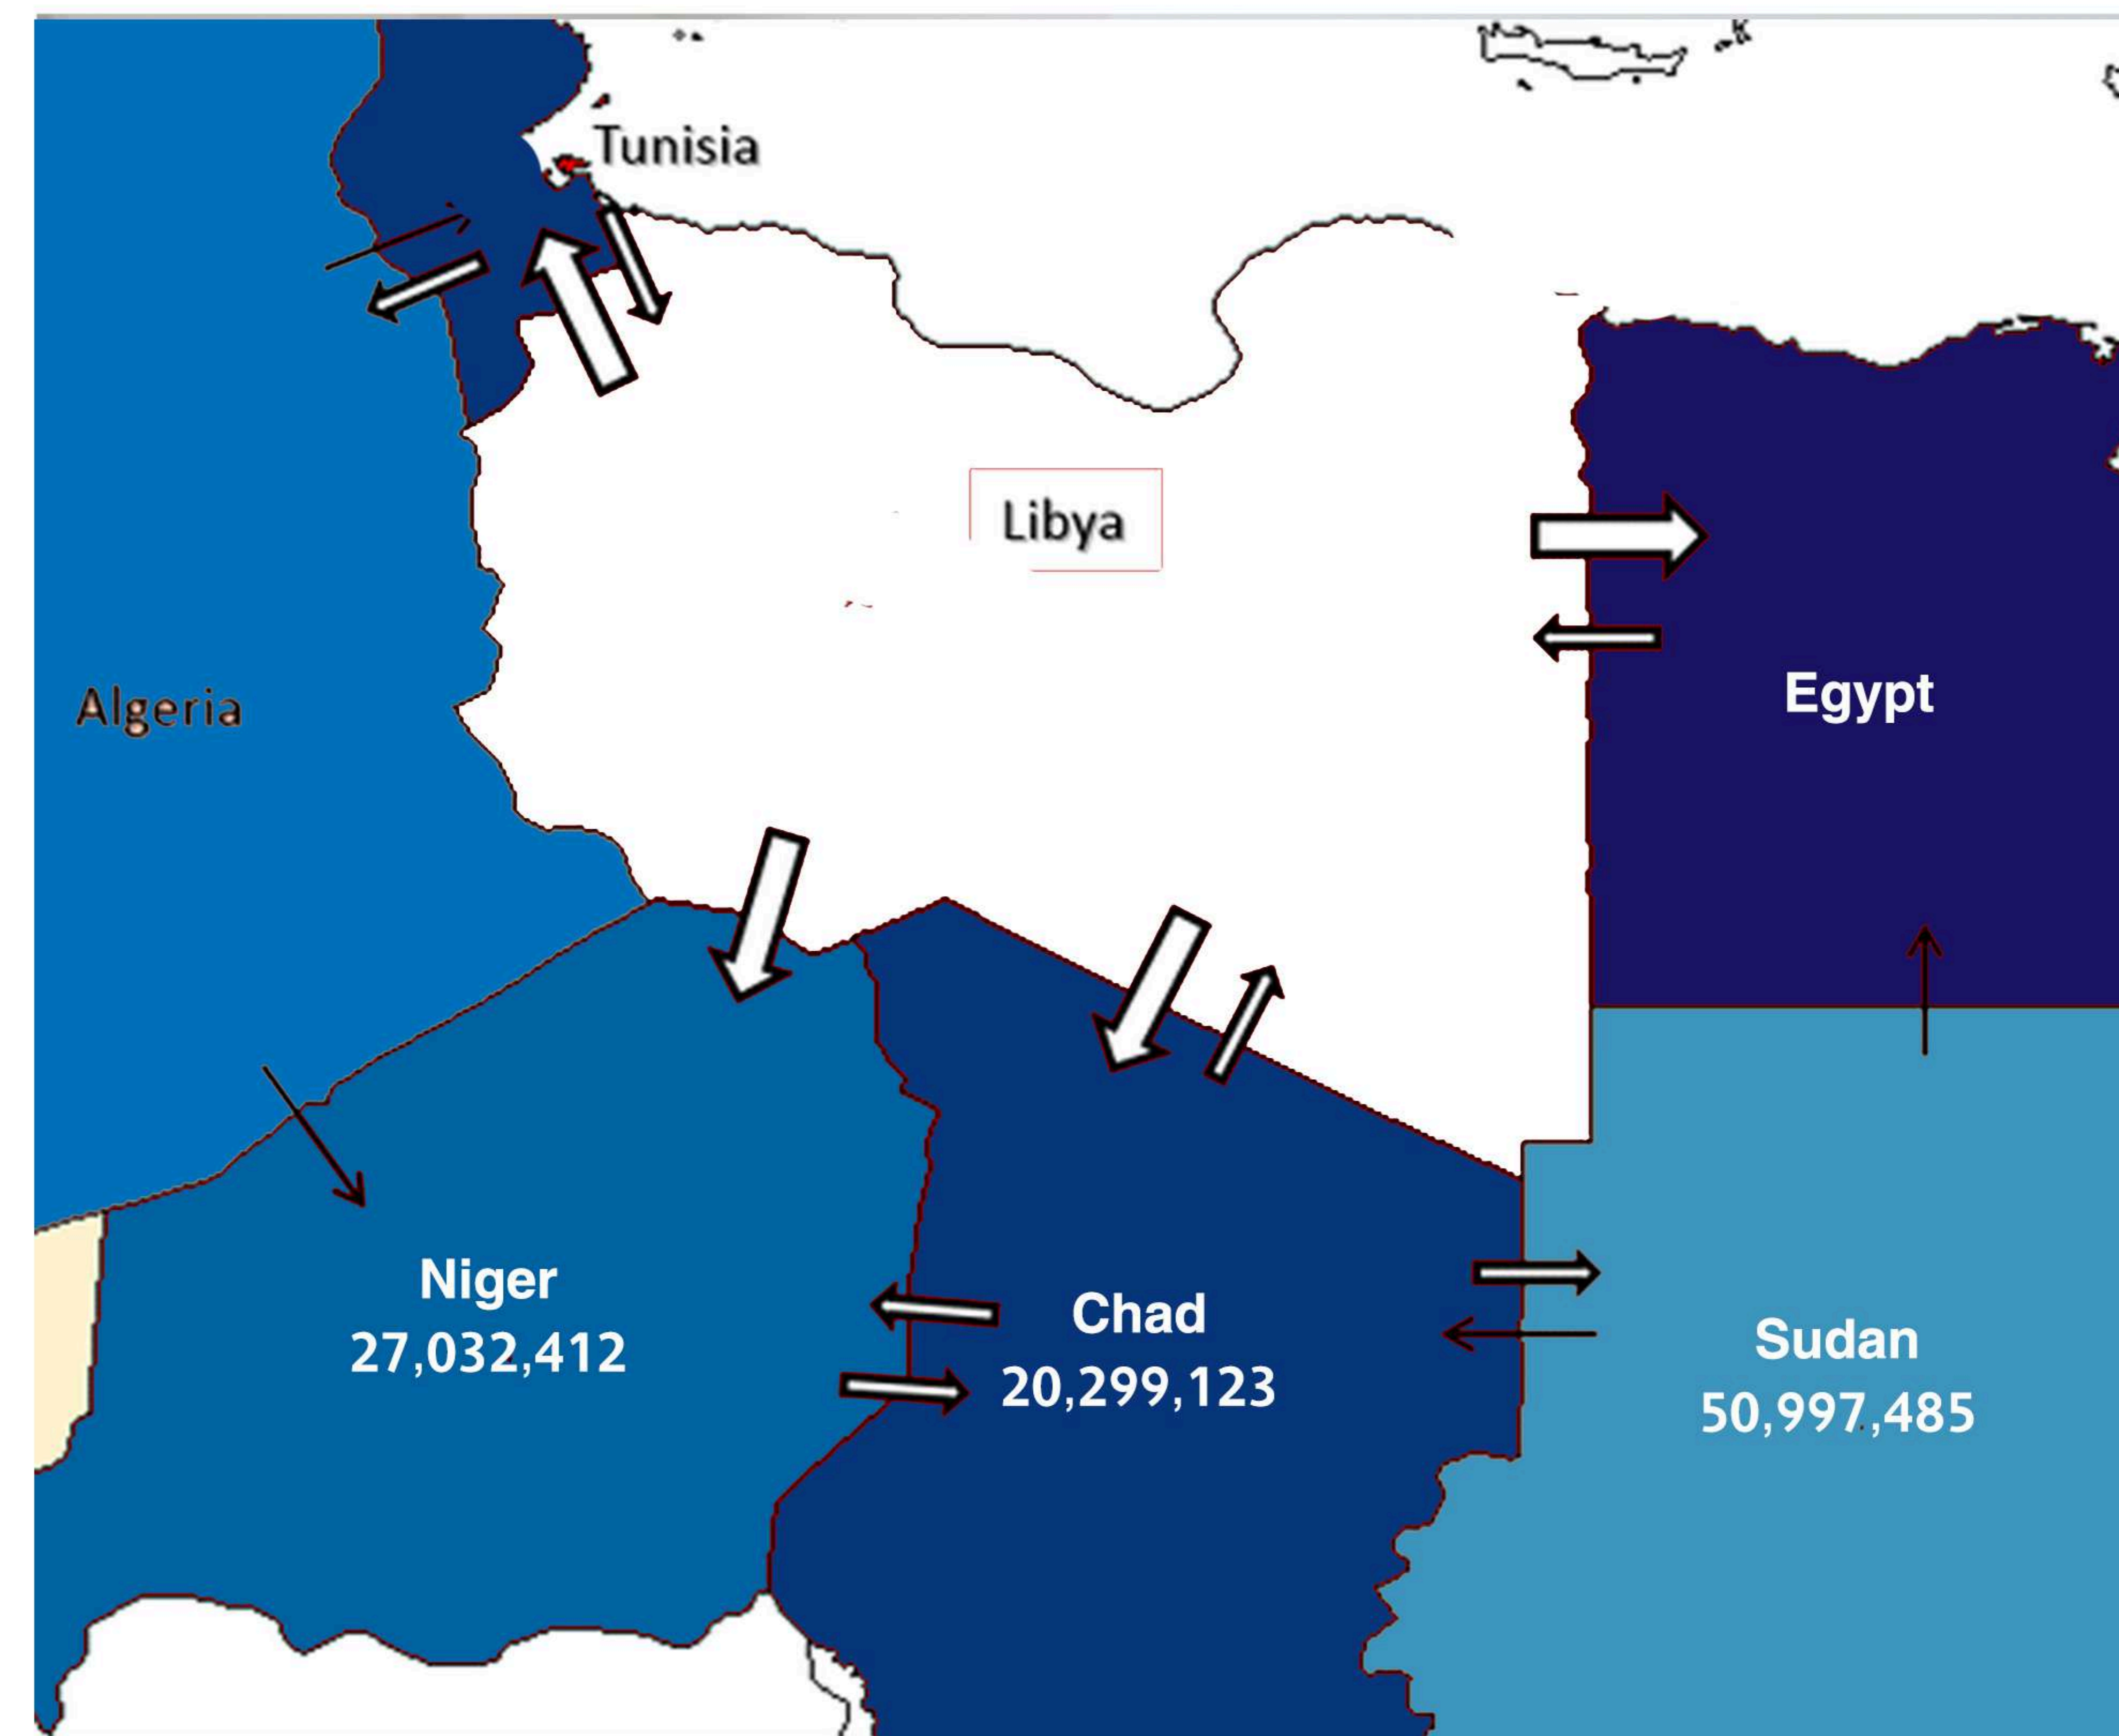

Transit Services And Shipments From Libya To Africa

We Carry Tons Of Goods To Northern Chad
Through Libyan Desert Everyday, With All
Necessary Types Of Carriers And Trucking

Project Cargo

No Matter How Heavy, How Large, And Where You Are Located
At LGL, No Limits Can Come Between You And Your Project

By partnering with LGL you gain access to a warehousing partner committed to optimizing your logistics strategy and delivering exceptional value to your business.

Target Audience

Libya strategic location connects all lines of trade from and to massive variety of humans and products
we in LGL are becoming the knot to every void in the chain for our journey to a new cultural and economic civilization