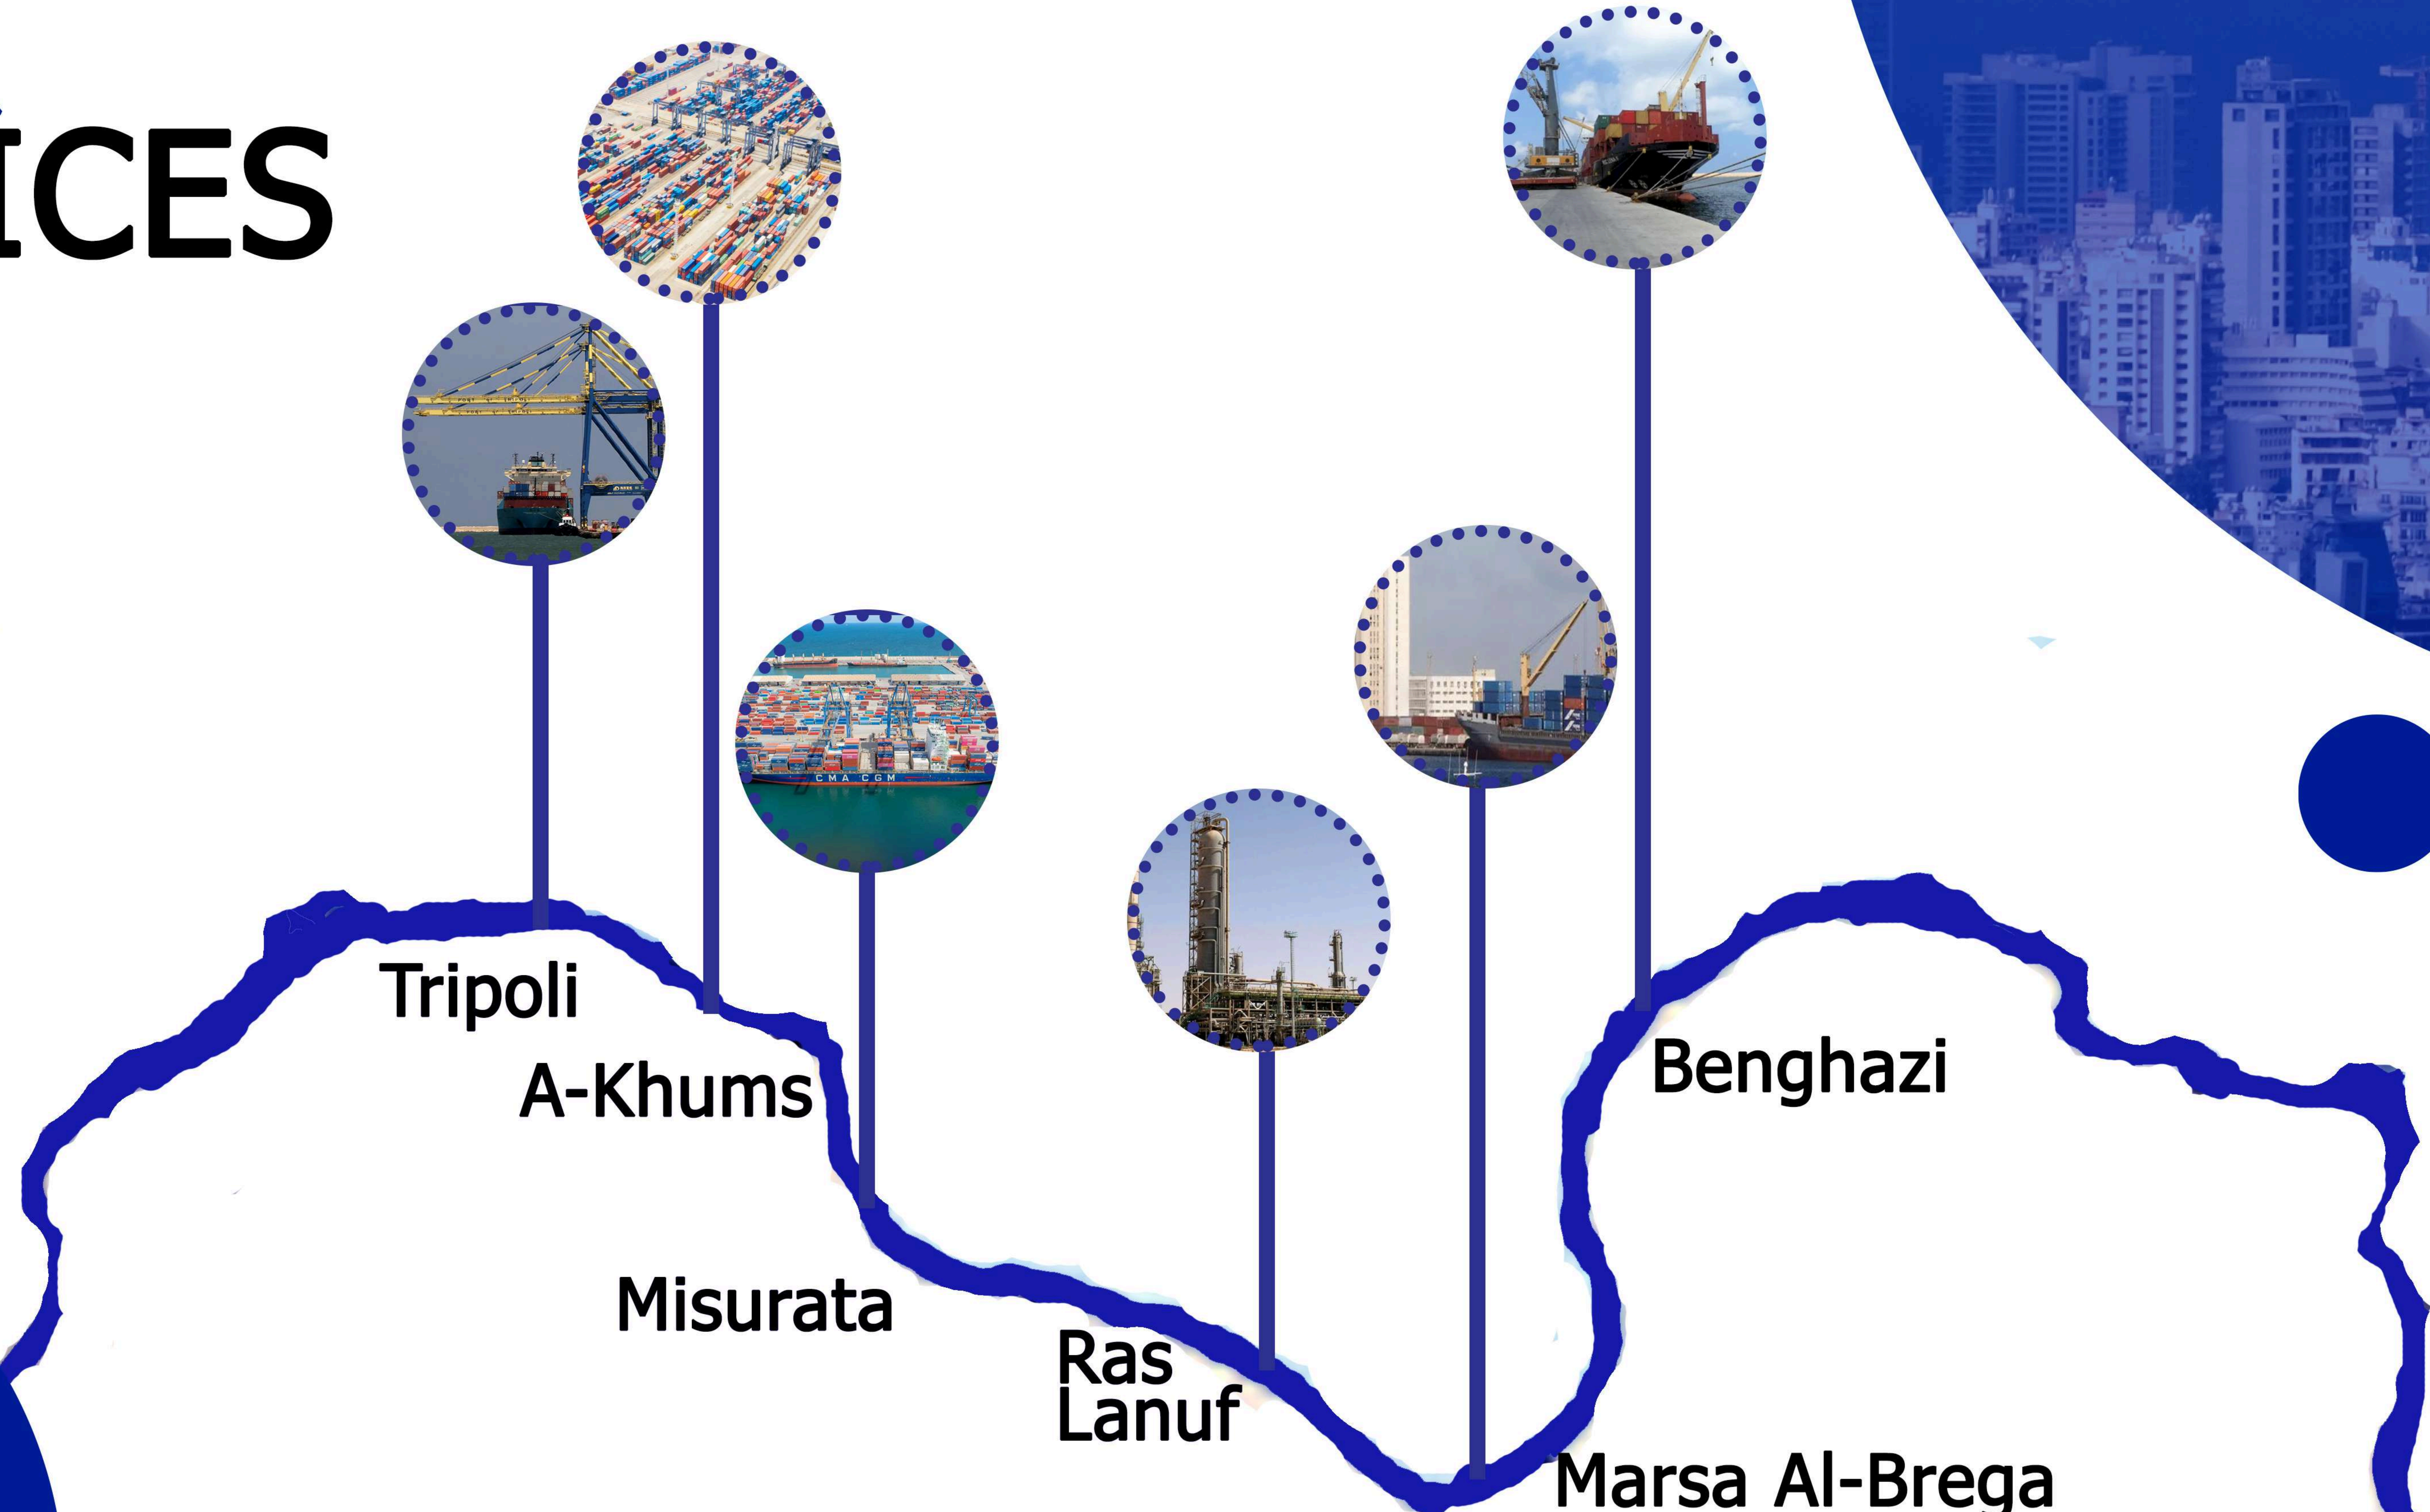

OUR OFFICES

www.libyangateway.ly